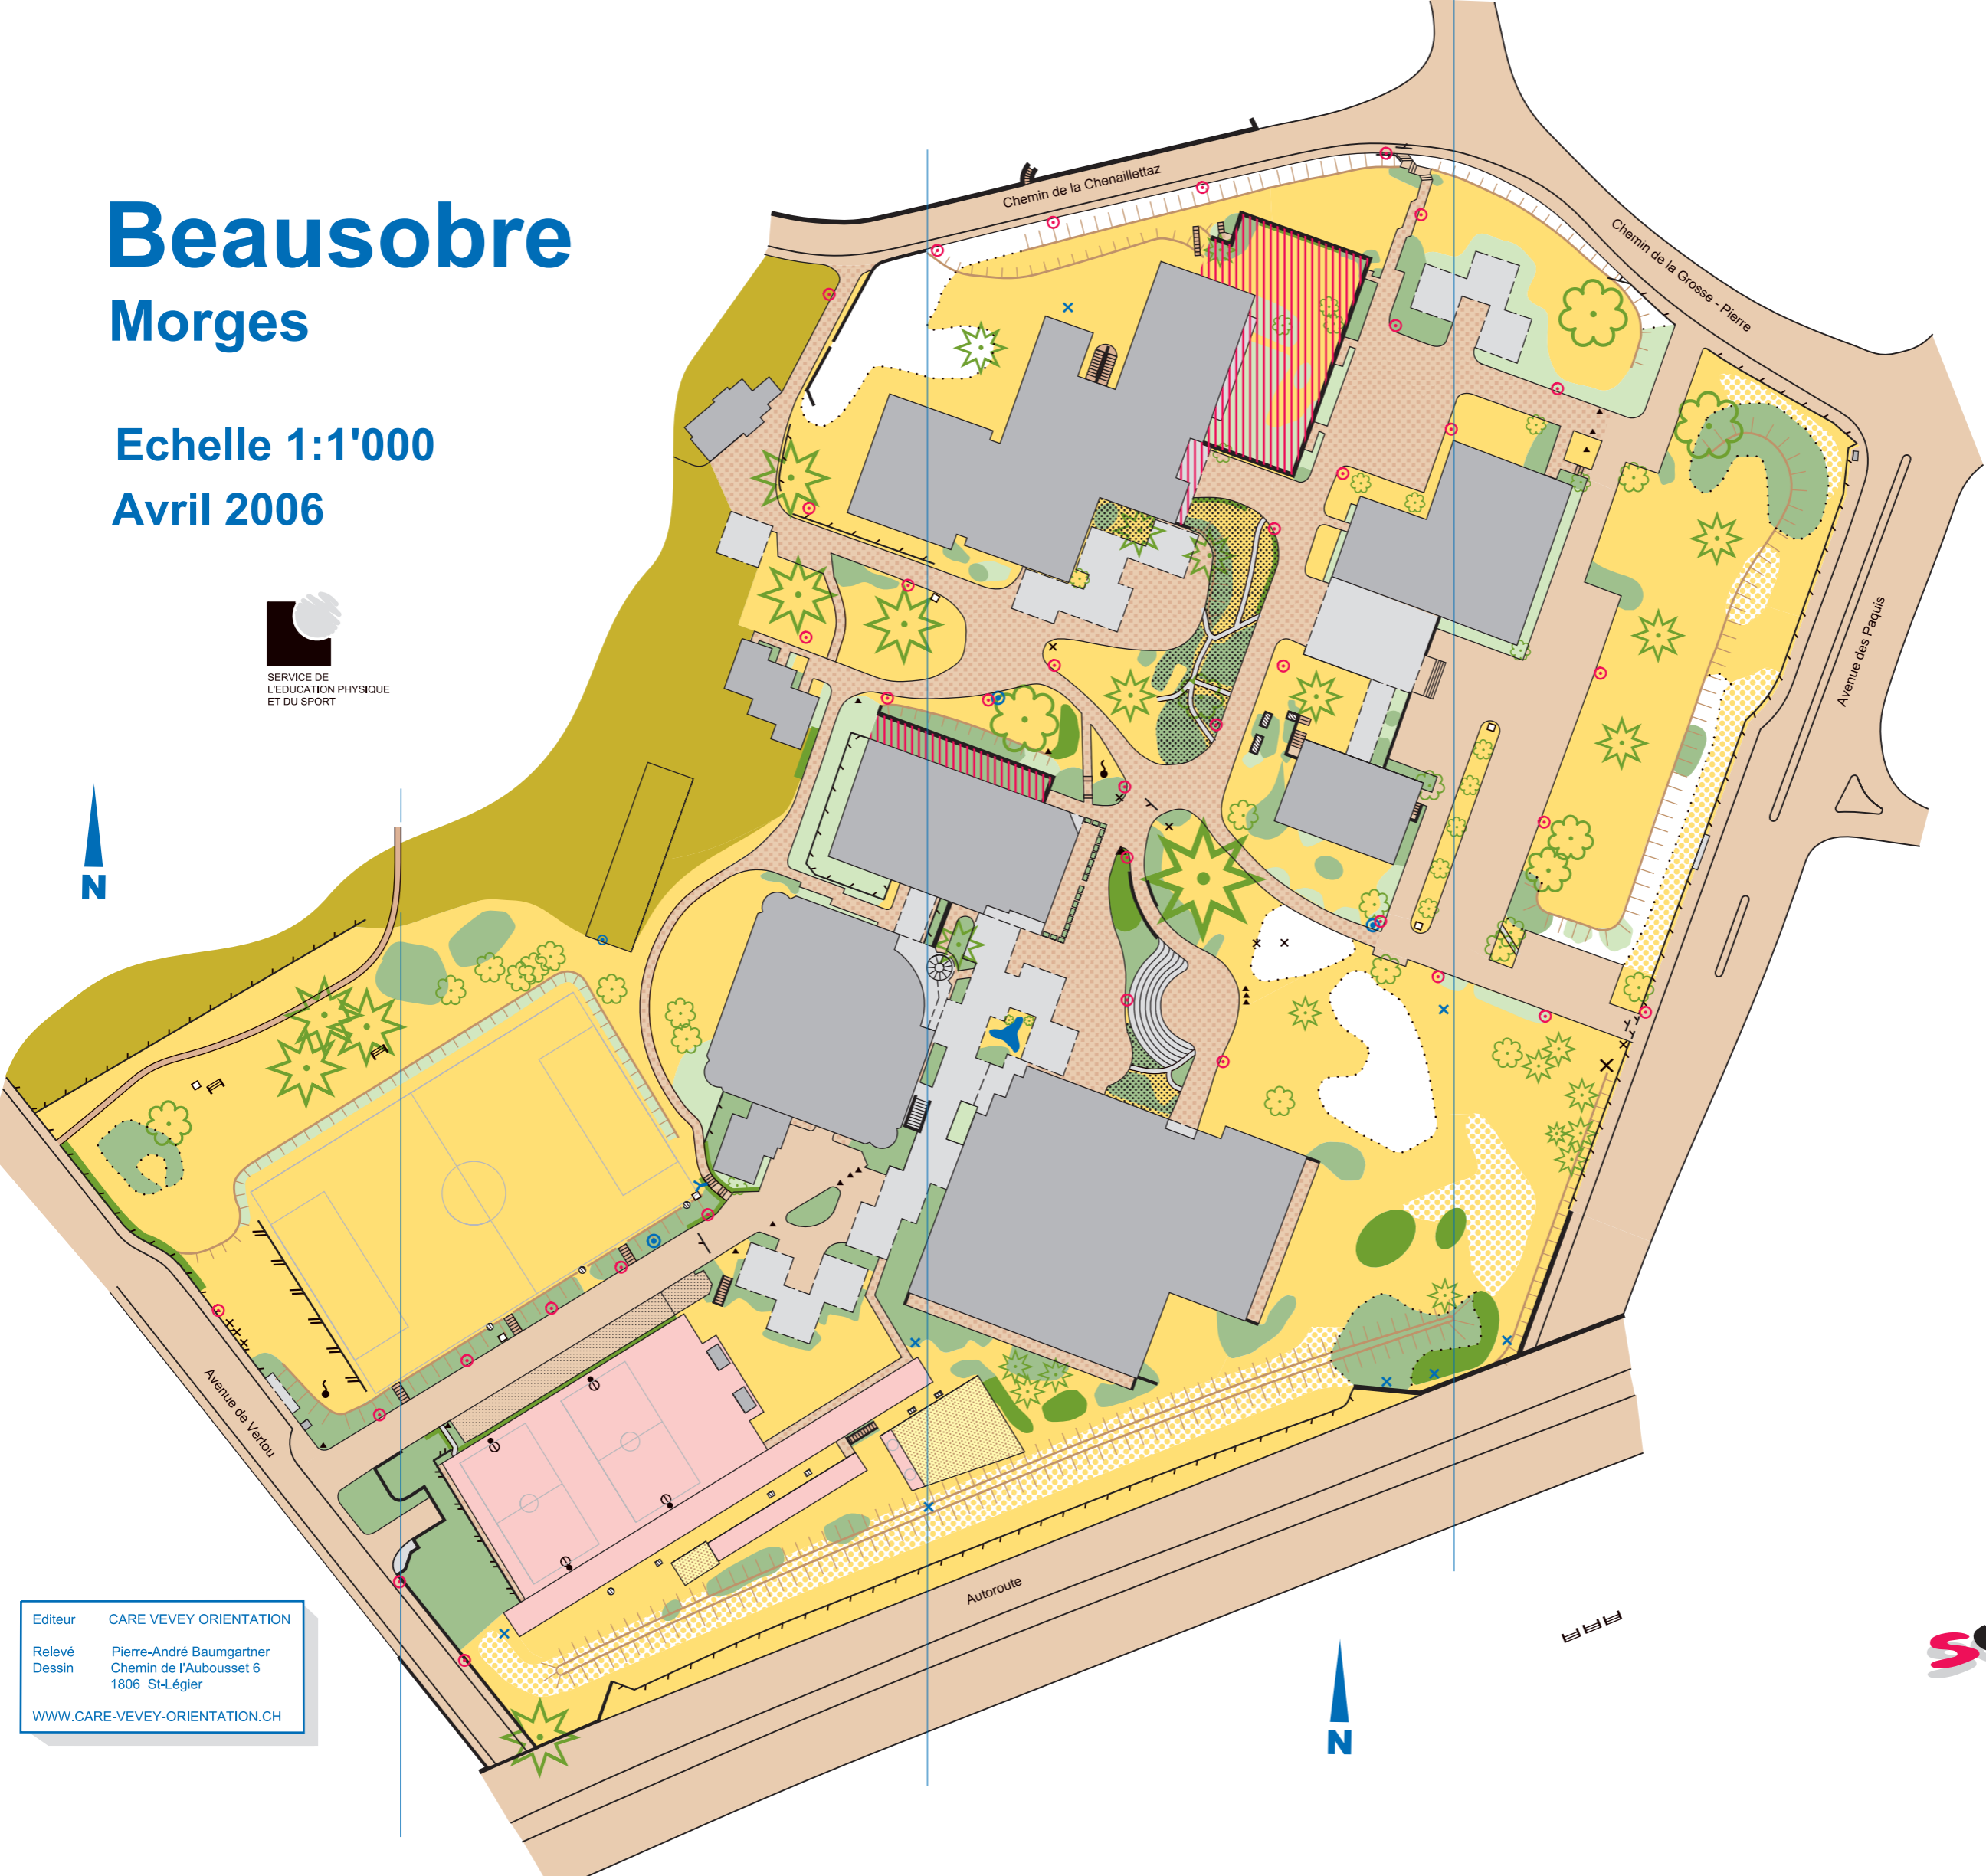

# Beausobre

## Morges

Echelle 1:1'000  
Avril 2006

Légende

[Grey rectangle]	Bâtiment
[Dashed grey rectangle]	Couvert
[Brown rectangle with diagonal lines]	Escalier
[Thick black line]	Mur haut infranchissable
[Black line with flag symbol]	Mât pour drapeau
[Black triangle]	Rocher, bloc de pierre
[Double line]	Clôture
[Square with 'X']	Poubelle
[Horizontal lines]	Banc
[Circle with 'B']	Panier de basket
[Circle with 'L']	Luminaire
[Circle with 'Y']	Hydrante, point d'eau
[Circle with 'X']	Signal, objet divers
[Green star]	Arbres
[Red line]	Talus
[Green line]	Haie
[Dotted green area]	Forêt (blanc), fourrés
[Dotted yellow area]	Forêt clairsemée
[Green area]	Plantation
[Yellow area]	Gazon
[Dotted brown area]	Rocaille
[Brown area]	Asphalte
[Light brown area]	Pavés
[Light yellow area]	Sable - gravillon
[Pink area]	Piste - Place de jeux
[Green area]	Propriété privée
[Red vertical lines]	Accès interdit

Editeur CARE VEVEY ORIENTATION  
 Relevé Pierre-André Baumgartner  
 Dessin Chemin de l'Aubouset 6  
 1806 St-Légier  
 WWW.CARE-VEVEY-ORIENTATION.CH